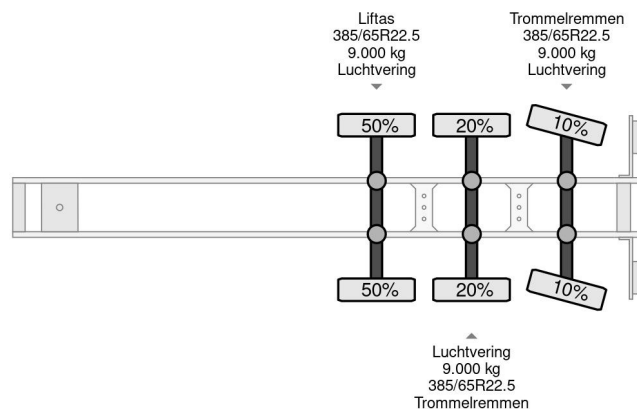

Van Hool 3B2014 3X BPW AXLE LAST AXLE STEERING

COMMON

Price	€ 4.950,- ex VAT
Id	VH412739-2
Make	Van Hool
Type	3B2014 3X BPW AXLE LAST AXLE STEERING
Year	2009
Construction	Box body
Gross weight	39.000 kg

PROPERTIES

First registration date	27-04-2009
License plate	OK-20-RT
Vehicle identification number	YE12B2001ZD412739
Axle count	3
Weight	9.760 kg
Wheelbase	891 cm
Construction dimensions (l/b/h)	
Load capacity	29.240 kg
Length	1.383 cm
Width	255 cm

ACCESSORIES

- Anti-lock braking system
- Rear doors

Van Hool 3B2014 3X BPW AXLE LAST AXLE STEERING

Referentienummer: VH412739-2

DESCRIPTION