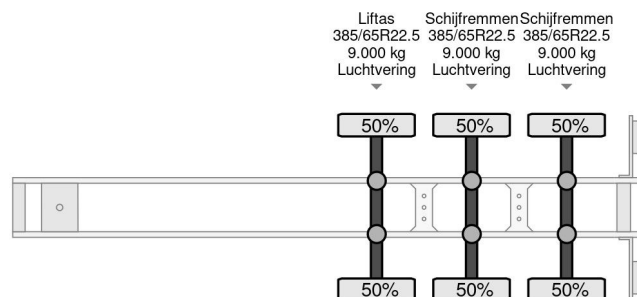

DESCRIPTION

VIDEO AVAILABLE