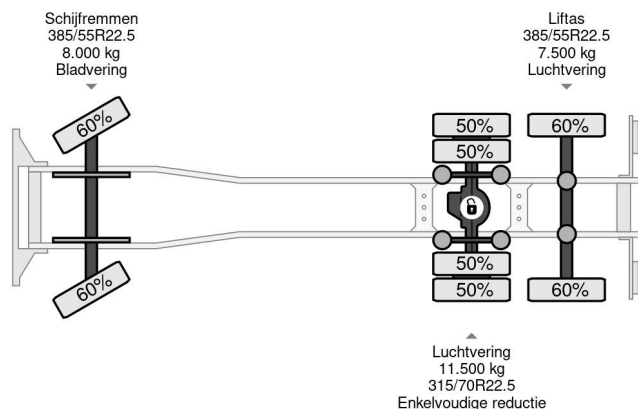

PROPERTIES

First registration date	18-02-2016
Mot expiry date	18-02-2024
License plate	40-BGV-6
Fuel	Diesel
Transmission	Automatic
Vehicle identification number	YV2RTW0C8GB753758
Axle configuration	6x2
Axle count	3
Weight	12.792 kg
Cylinder count	6
Power kw	315
Power hp	428
Wheelbase	627 cm
Construction dimensions (l/b/h)	
Load capacity	14.208 kg
Length	1.030 cm
Width	255 cm

Volvo FH 420 6X2 EURO 6 *ENGINE DEFECT*

Referentienummer: VO753758

DESCRIPTION

ENGINE DEFECT