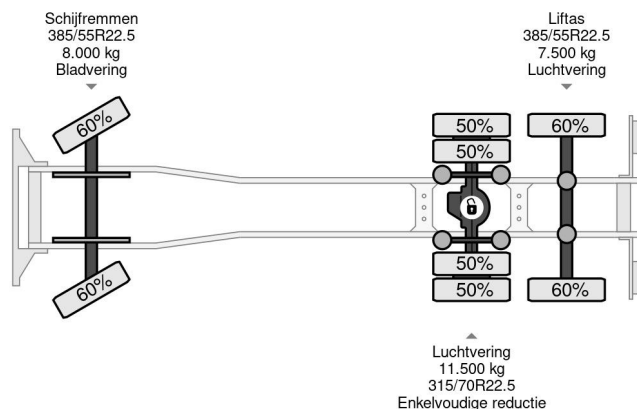

PROPERTIES

First registration date	18-02-2016
Mot expiry date	18-02-2024
License plate	40-BGV-6
Fuel	Diesel
Transmission	Automatic
Vehicle identification number	YV2RTW0C8GB753758
Axle configuration	6x2
Axle count	3
Weight	12.792 kg
Cylinder count	6
Power kw	315
Power hp	428
Wheelbase	627 cm
Construction dimensions (l/b/h)	
Load capacity	14.208 kg
Length	1.030 cm
Width	255 cm

Volvo FH 420 6X2 EURO 6 *ENGINE DEFECT*

Referentienummer: VO753758

DESCRIPTION

ENGINE DEFECT