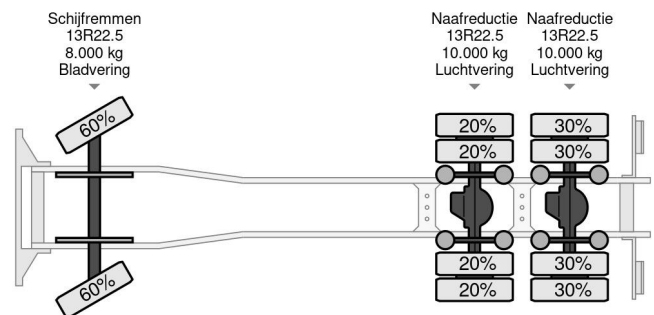

Referentienummer: MA362279