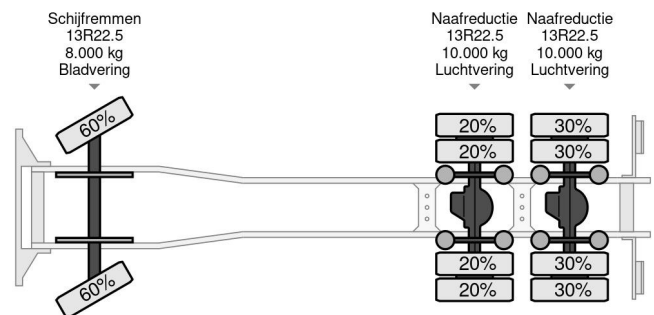

MAN 6X4 MANUAL 3 PEDALS TIPPER KIPPER

COMMON

Price	€ 21.950,- ex VAT
Id	MA362279
Make	MAN
Type	6X4 MANUAL 3 PEDALS TIPPER KIPPER
Year	2003
Mileage	689.566 km
Construction	Tipper
Gross weight	26.000 kg
Emissionclass	3

MAN TGA 26.530 6X4 MANUAL 3 PEDALS TIPPER KIPPER

Referentienummer: MA362279

PROPERTIES

First registration date	17-04-2003
Fuel	Diesel
Transmission	Manual
Vehicle identification number	WMAH29ZZZ3M362279
Axle configuration	6x4
Axle count	3
Weight	9.471 kg
Power kw	390
Power hp	530
Construction dimensions (l/b/h)	
Load capacity	20.529 kg

DESCRIPTION