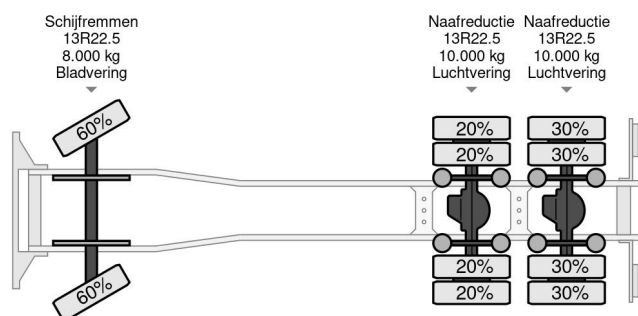

Referentienummer: MA362279