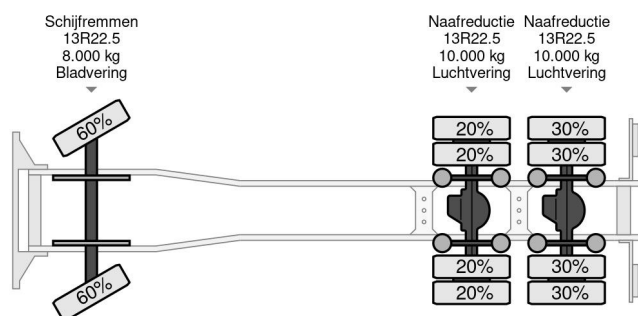

MAN 6X4 MANUAL 3 PEDALS

COMMON

Price	€ 23.950,- ex VAT
Id	MA362279
Make	MAN
Type	6X4 MANUAL 3 PEDALS
Year	2003
Mileage	689.566 km
Construction	Tipper
Gross weight	26.000 kg
Emissionclass	3

PROPERTIES

First registration date	17-04-2003
Fuel	Diesel
Transmission	Manual
Vehicle identification number	WMAH29ZZZ3M362279
Axle configuration	6x4
Axle count	3
Weight	9.471 kg
Power kw	390
Power hp	530
Construction dimensions (l/b/h)	
Load capacity	20.529 kg

MAN TGA 26.530 6X4 MANUAL 3 PEDALS

Referentienummer: MA362279

DESCRIPTION