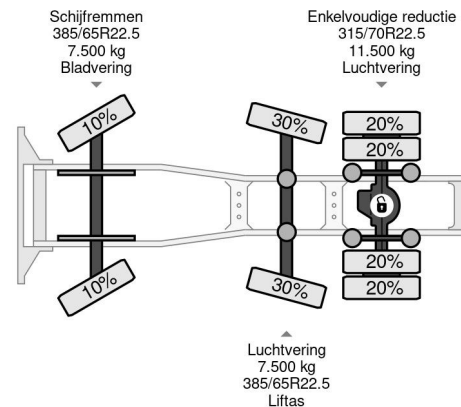

Scania 6X2 EURO 6 STEERING AXLE

COMMON

Price	€ 25.950,- ex VAT
Id	SC436181
Make	Scania
Type	6X2 EURO 6 STEERING AXLE
Year	2016
Mileage	855.596 km
Construction	Standard tractor
Gross weight	26.500 kg
Emissionclass	6

Scania R450 6X2 EURO 6 STEERING AXLE

Referentienummer: SC436181

PROPERTIES

First registration date	05-09-2016
Mot expiry date	05-09-2024
License plate	84-BHN-1
Fuel	Diesel
Transmission	Automatic
Vehicle identification number	YS2R6X20005436181
Axle configuration	6x2
Axle count	3
Weight	9.139 kg
Cylinder count	6
Power kw	331
Power hp	450
Wheelbase	405 cm
Load capacity	17.361 kg
Length	647 cm
Width	255 cm

DESCRIPTION