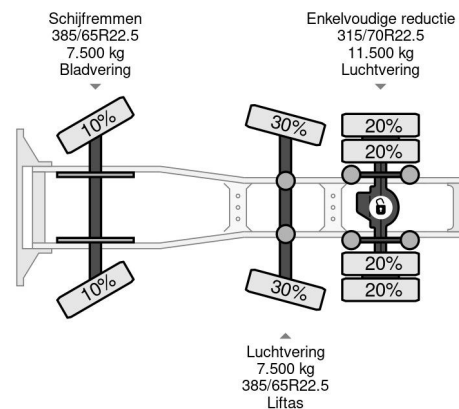

Referentienummer: SC436181