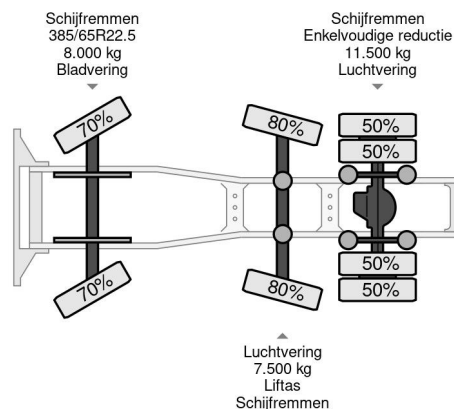

Volvo 6X2 EURO 6 STEERING AXLE I-SHIFT ECODRIVE

COMMON

Price	€ 22.950,- ex VAT
Id	VO703763
Make	Volvo
Type	6X2 EURO 6 STEERING AXLE I-SHIFT ECODRIVE
Year	2014
Mileage	1.119.737 km
Construction	Standard tractor
Gross weight	27.000 kg
Emissionclass	6

Volvo FH 460 6X2 EURO 6 STEERING AXLE I-SHIFT ECOD...

Referentienummer: VO703763

PROPERTIES

First registration date	23-09-2014
Mot expiry date	23-09-2024
License plate	02-BFD-2
Fuel	Diesel
Transmission	Automatic
Vehicle identification number	YV2RTY0C3EB703763
Axle configuration	6x2
Axle count	3
Weight	9.049 kg
Cylinder count	6
Power kw	345
Power hp	469
Wheelbase	410 cm
Load capacity	17.951 kg
Length	651 cm
Width	254 cm