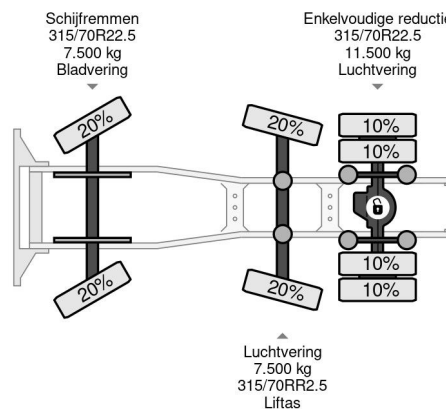

DAF 6X2 STEERING AXLE MANUAL EURO 5

COMMON

| | |
|---------------|---------------------------------|
| Price | € 17.950,- ex VAT |
| Id | DA790838 |
| Make | DAF |
| Type | 6X2 STEERING AXLE MANUAL EURO 5 |
| Year | 2007 |
| Mileage | 1.142.569 km |
| Construction | Standard tractor |
| Gross weight | 26.500 kg |
| Emissionclass | 5 |

PROPERTIES

| | |
|-------------------------|------------|
| First registration date | 23-10-2007 |
| Mot expiry date | 28-10-2024 |
| License plate | BT-JH-11 |
| Fuel | Diesel |
| Transmission | Manual |
| Axle configuration | 6x2 |
| Axle count | 3 |
| Weight | 8.353 kg |
| Cylinder count | 6 |
| Power kw | 300 |
| Power hp | 408 |
| Wheelbase | 410 cm |
| Load capacity | 18.147 kg |
| Length | 658 cm |
| Width | 250 cm |

DAF XF 105.410 6X2 STEERING AXLE MANUAL EURO 5

Referentienummer: DA790838

DESCRIPTION

VIDEO AVAILABLE