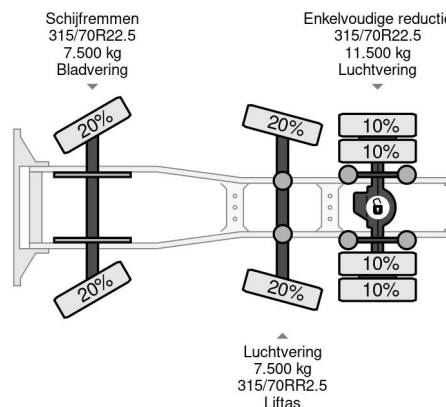

### COMMON

Price	€ 17.950,- ex VAT
Id	DA790838
Make	DAF
Type	6X2 STEERING AXLE MANUAL EURO 5
Year	2007
Mileage	1.142.569 km
Construction	Standard tractor
Gross weight	26.500 kg
Emissionclass	5

DAF XF 105.410 6X2 STEERING AXLE MANUAL EURO 5

### PROPERTIES

First registration date	23-10-2007
Mot expiry date	28-10-2024
License plate	BT-JH-11
Fuel	Diesel
Transmission	Manual
Axle configuration	6x2
Axle count	3
Weight	8.353 kg
Cylinder count	6
Power kw	300
Power hp	408
Wheelbase	410 cm
Load capacity	18.147 kg
Length	658 cm
Width	250 cm