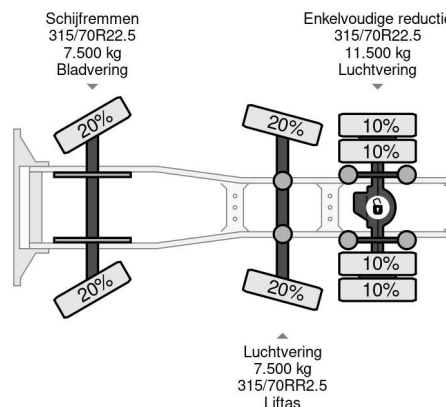

DAF 6X2 STEERING AXLE MANUAL EURO 5

COMMON

Price	€ 17.950,- ex VAT
Id	DA790838
Make	DAF
Type	6X2 STEERING AXLE MANUAL EURO 5
Year	2007
Mileage	1.142.569 km
Construction	Standard tractor
Gross weight	26.500 kg
Emissionclass	5

DAF XF 105.410 6X2 STEERING AXLE MANUAL EURO 5

Referentienummer: DA790838

PROPERTIES

First registration date	23-10-2007
Mot expiry date	28-10-2024
License plate	BT-JH-11
Fuel	Diesel
Transmission	Manual
Axle configuration	6x2
Axle count	3
Weight	8.353 kg
Cylinder count	6
Power kw	300
Power hp	408
Wheelbase	410 cm
Load capacity	18.147 kg
Length	658 cm
Width	250 cm