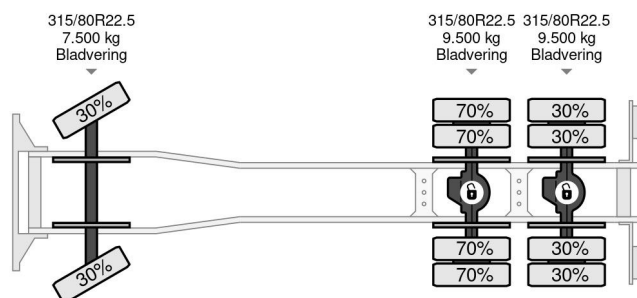

DESCRIPTION

VIDEO AVAILABLE