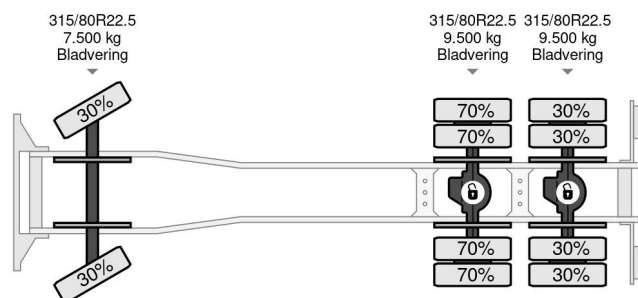

DESCRIPTION

VIDEO AVAILABLE