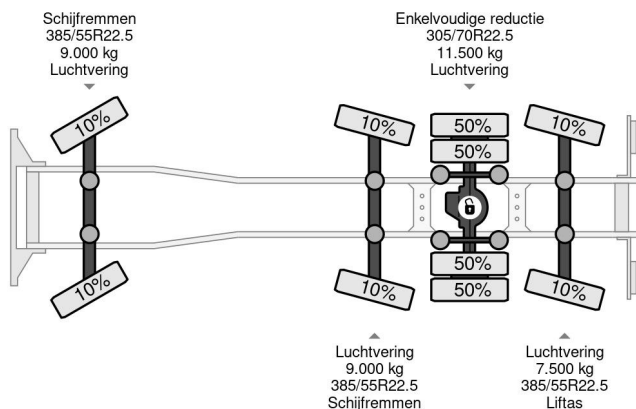

Scania 8X2 HIAB X-HIPRO 1058EP-6 + REMOTE CONTROL

COMMON

Price	€ 179.950,- ex VAT
Id	SC377513-K
Make	Scania
Type	8X2 HIAB X-HIPRO 1058EP-6 + REMOTE CONTROL
Year	2015
Mileage	612.441 km
Construction	Crane
Gross weight	37.000 kg
Emissionclass	6

Scania G450 8X2 HIAB X-HIPRO 1058EP-6 + REMOTE CO...

Referentienummer: SC377513-K

PROPERTIES

First registration date	20-07-2015
Mot expiry date	15-08-2024
License plate	48-BGF-9
Fuel	Diesel
Transmission	Automatic
Vehicle identification number	YS2G8X20005377513
Axle configuration	8x2
Axle count	4
Weight	26.340 kg
Cylinder count	6
Power kw	331
Power hp	450
Wheelbase	705 cm
Load capacity	10.660 kg
Length	1.020 cm
Width	255 cm
Lifting height	1.900 cm
Lifting capacity	18.000 kg