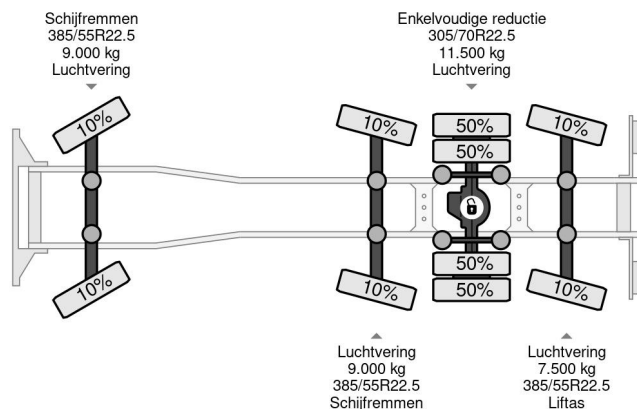

Scania G450 8X2 HIAB 1058EP-6 + REMOTE CONTROL

Referentienummer: SC377513-K