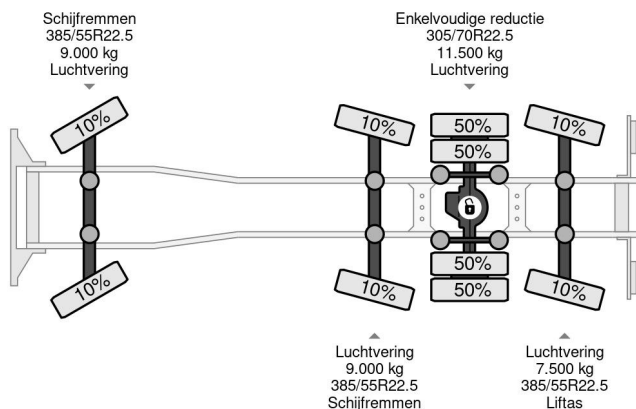

Scania 8X2 HIAB X-HIPRO 1058EP-6 + REMOTE CONTROL

COMMON

Price	€ 187.950,- ex VAT
Id	SC377513-K
Make	Scania
Type	8X2 HIAB X-HIPRO 1058EP-6 + REMOTE CONTROL
Year	2015
Mileage	612.441 km
Construction	Crane
Gross weight	37.000 kg
Emissionclass	6

Scania G450 8X2 HIAB X-HIPRO 1058EP-6 + REMOTE CO...

Referentienummer: SC377513-K

PROPERTIES

First registration date	20-07-2015
Mot expiry date	15-08-2024
License plate	48-BGF-9
Fuel	Diesel
Transmission	Automatic
Vehicle identification number	YS2G8X20005377513
Axle configuration	8x2
Axle count	4
Weight	26.340 kg
Cylinder count	6
Power kw	331
Power hp	450
Wheelbase	705 cm
Load capacity	10.660 kg
Length	1.020 cm
Width	255 cm
Lifting height	1.900 cm
Lifting capacity	18.000 kg