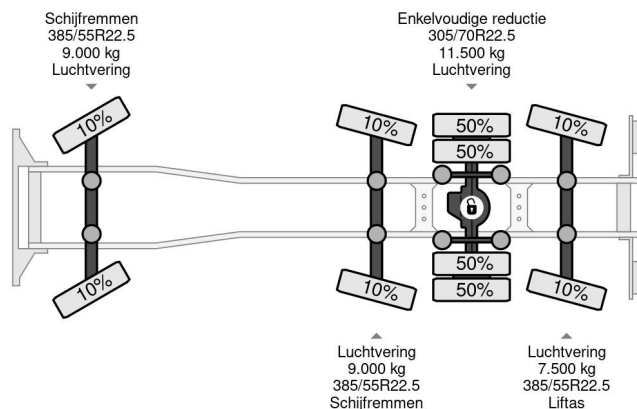

Scania 8X2 HIAB X-HIPRO 1058EP-6 + REMOTE CONTROL

COMMON

Price	€ 187.950,- ex VAT
Id	SC377513-K
Make	Scania
Type	8X2 HIAB X-HIPRO 1058EP-6 + REMOTE CONTROL
Year	2015
Mileage	612.441 km
Construction	Crane
Gross weight	37.000 kg
Emissionclass	6

Scania G450 8X2 HIAB X-HIPRO 1058EP-6 + REMOTE CO...

Referentienummer: SC377513-K

PROPERTIES

First registration date	20-07-2015
Mot expiry date	15-08-2024
License plate	48-BGF-9
Fuel	Diesel
Transmission	Automatic
Vehicle identification number	YS2G8X20005377513
Axle configuration	8x2
Axle count	4
Weight	26.340 kg
Cylinder count	6
Power kw	331
Power hp	450
Wheelbase	705 cm
Load capacity	10.660 kg
Length	1.020 cm
Width	255 cm
Lifting height	1.900 cm
Lifting capacity	18.000 kg