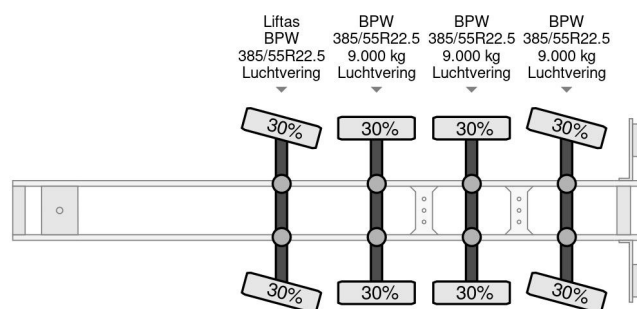

DTE CTD 44 04 - 2X STEERING 2X LIFT AXLE BPW

COMMON

Price	€ 8.950,- ex VAT
Id	DT013001-2
Make	DTE
Type	CTD 44 04 - 2X STEERING 2X LIFT AXLE BPW
Year	2014
Construction	Container transport
Gross weight	44.000 kg

PROPERTIES

First registration date	25-06-2014
Mot expiry date	29-11-2024
License plate	ON-26-JK
Vehicle identification number	Z1EBYZ12042013001
Axle count	4
Weight	6.360 kg
Wheelbase	809 cm
Construction dimensions (l/b/h)	
Load capacity	37.640 kg
Length	1.021 cm
Width	250 cm

ACCESSORIES

- Anti-lock braking system

DTE CTD 44 04 - 2X STEERING 2X LIFT AXLE BPW

Referentienummer: DT013001-2

DESCRIPTION

OL-01-DT
XL9DTECC210103754
08-11-2010
OG-06-LH
XMRCT000010000205
05-12-2000