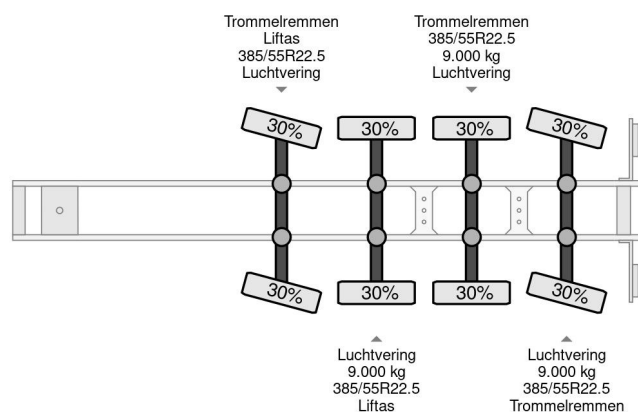

DTE CTD 44 04 - 2X STEERING 2X LIFT AXLE

COMMON

Price	€ 10.950,- ex VAT
Id	DT013001-2
Make	DTE
Type	CTD 44 04 - 2X STEERING 2X LIFT AXLE
Year	2014
Construction	Container transport
Gross weight	44.000 kg

PROPERTIES

First registration date	25-06-2014
Mot expiry date	29-11-2024
License plate	ON-26-JK
Vehicle identification number	Z1EBYZ12042013001
Axle count	4
Weight	6.360 kg
Wheelbase	809 cm
Construction dimensions (l/b/h)	
Load capacity	37.640 kg
Length	1.021 cm
Width	250 cm

ACCESSORIES

- Anti-lock braking system

DTE CTD 44 04 - 2X STEERING 2X LIFT AXLE

Referentienummer: DT013001-2

DESCRIPTION

OL-01-DT
XL9DTECC210103754
08-11-2010
OG-06-LH
XMRCT000010000205
05-12-2000