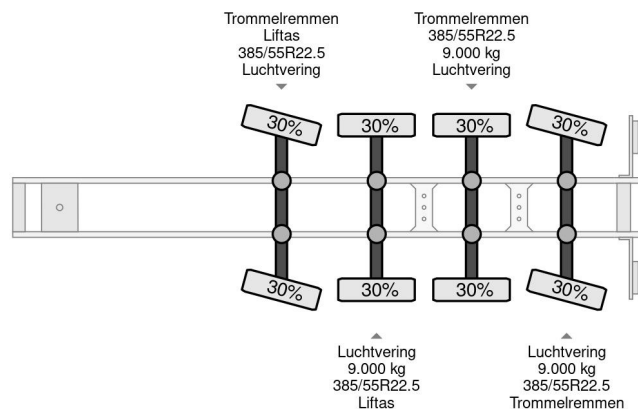

DTE CTD 44 04 - 2X STEERING 2X LIFT AXLE

COMMON

Price	€ 9.950,- ex VAT
Id	DT013001-2
Make	DTE
Type	CTD 44 04 - 2X STEERING 2X LIFT AXLE
Year	2014
Construction	Container transport
Gross weight	44.000 kg

PROPERTIES

First registration date	25-06-2014
Mot expiry date	29-11-2024
License plate	ON-26-JK
Vehicle identification number	Z1EBYZ12042013001
Axle count	4
Weight	6.360 kg
Wheelbase	809 cm
Construction dimensions (l/b/h)	
Load capacity	37.640 kg
Length	1.021 cm
Width	250 cm

DTE CTD 44 04 - 2X STEERING 2X LIFT AXLE

Referentienummer: DT013001-2

ACCESSORIES

- Anti-lock braking system

DESCRIPTION

OL-01-DT
XL9DTECC210103754
08-11-2010
OG-06-LH
XMRCT000010000205
05-12-2000