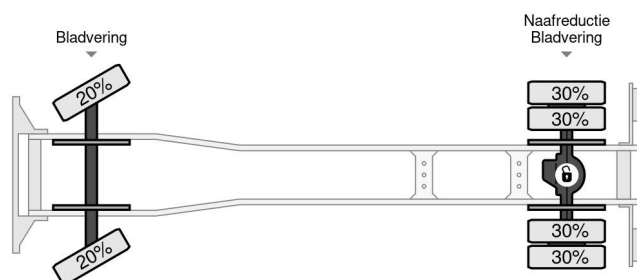

PROPERTIES

First registration date	18-07-1988
Fuel	Diesel
Transmission	Manual
Vehicle identification number	WDB62100615379185
Axle configuration	4x2
Axle count	2
Power kw	162
Power hp	220

ACCESSORIES

- Leaf spring suspension
- PTO
- Radio/CD player
- Spotlights
- Visor

Mercedes-Benz 1922 PUTZMEISTER M24-20 + REMO... 4x2
Referentienummer: MB379185

DESCRIPTION

VIDEO AVAILABLE
ALL IS WORKING
REMOTE CONTROL
POMP