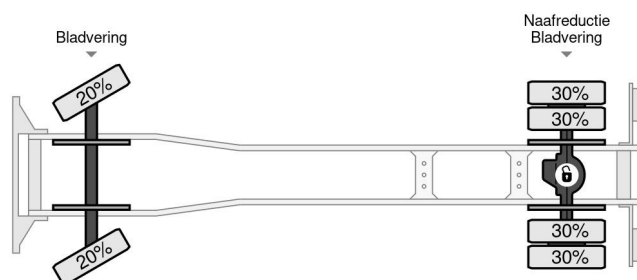

Mercedes-Benz PUTZMEISTER M24-20 + REMOTE CONTROL FULL STEEL MANUAL

COMMON

Price	€ 19.950,- ex VAT
Id	MB379185
Make	Mercedes-Benz
Type	PUTZMEISTER M24-20 + REMOTE CONTROL FULL STEEL MANUAL
Year	1988
Mileage	217.998 km
Construction	Concrete pump

PROPERTIES

First registration date	18-07-1988
Fuel	Diesel
Transmission	Manual
Vehicle identification number	WDB62100615379185
Axle configuration	4x2
Axle count	2
Power kw	162
Power hp	220

Mercedes-Benz 1922 PUTZMEISTER M24-20 + REMO... 4x2
Referentienummer: MB379185