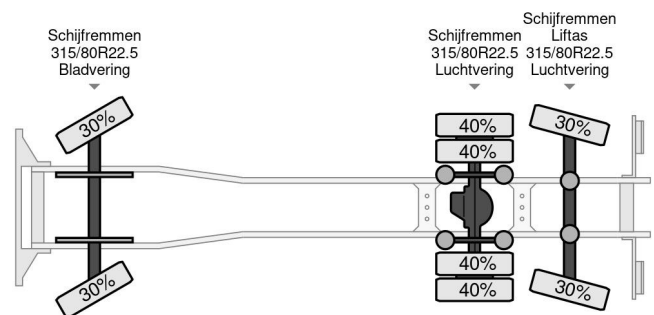

Mercedes-Benz HIAB 166 ES-5 + REMOTE CONTROL

COMMON

Price	€ 32.950,- ex VAT
Id	MB609254-K
Make	Mercedes-Benz
Type	HIAB 166 ES-5 + REMOTE CONTROL
Year	2011
Mileage	469.848 km
Construction	Crane
Gross weight	26.000 kg
Emissionclass	5

Mercedes-Benz Actros 2536 HIAB 166 ES-5 + REMOTE... 6x2

Referentienummer: MB609254-K

PROPERTIES

First registration date	08-12-2011
Fuel	Diesel
Transmission	Automatic
Vehicle identification number	WDB9302041L609254
Axle configuration	6x2
Axle count	3
Weight	14.525 kg
Power kw	265
Power hp	360
Load capacity	11.475 kg
Lifting height	1.700 cm