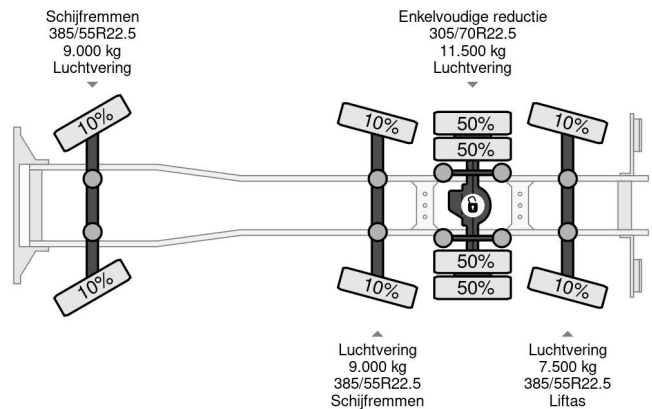

Scania 8X2 HIAB X-HIPRO 1058EP-6 + REMOTE CONTROL

COMMON

Price	€ 179.950,- ex VAT
Id	SC377513
Make	Scania
Type	8X2 HIAB X-HIPRO 1058EP-6 + REMOTE CONTROL
Year	2015
Mileage	612.441 km
Construction	Open body
Gross weight	37.000 kg
Emissionclass	6

Scania G450 8X2 HIAB X-HIPRO 1058EP-6 + REMOTE CO...

Referentienummer: SC377513

PROPERTIES

First registration date	20-07-2015
Mot expiry date	15-08-2024
License plate	48-BGF-9
Fuel	Diesel
Transmission	Automatic
Vehicle identification number	YS2G8X20005377513
Axle configuration	8x2
Axle count	4
Weight	26.340 kg
Cylinder count	6
Power kw	331
Power hp	450
Wheelbase	705 cm
Construction dimensions (l/b/h)	
Load capacity	10.660 kg
Length	1.020 cm
Width	255 cm
Lifting height	1.900 cm
Lifting capacity	18.000 kg