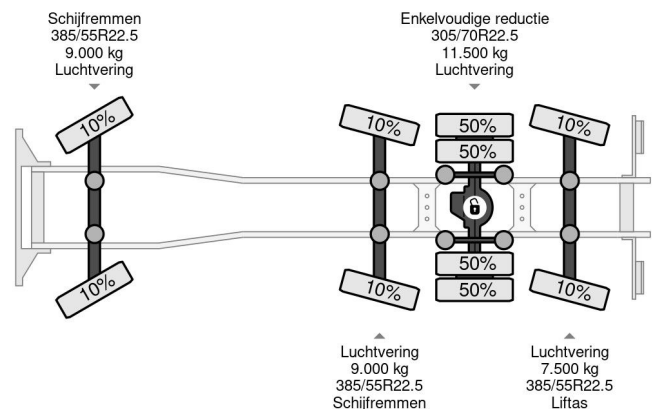

Scania G450 8X2 HIAB 1058EP-6 + REMOTE CONTROL

Referentienummer: SC377513