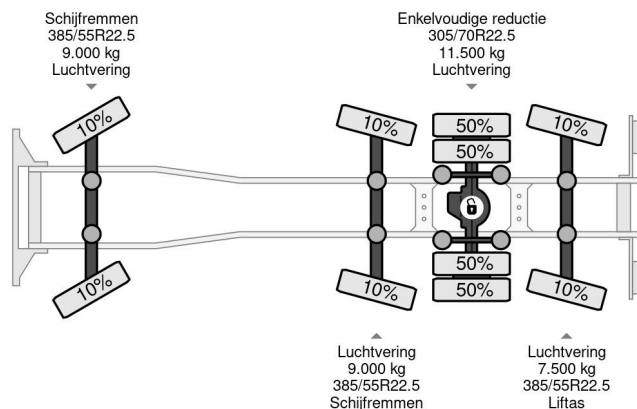

### COMMON

Price	€ 187.950,- ex VAT
Id	SC377513
Make	Scania
Type	8X2 HIAB X-HIPRO 1058EP-6 + REMOTE CONTROL
Year	2015
Mileage	612.441 km
Construction	Open body
Gross weight	37.000 kg
Emissionclass	6

Scania G450 8X2 HIAB X-HIPRO 1058EP-6 + REMOTE CO...

### PROPERTIES

First registration date	20-07-2015
Mot expiry date	15-08-2024
License plate	48-BGF-9
Fuel	Diesel
Transmission	Automatic
Vehicle identification number	YS2G8X20005377513
Axle configuration	8x2
Axle count	4
Weight	26.340 kg
Cylinder count	6
Power kw	331
Power hp	450
Wheelbase	705 cm
Construction dimensions (l/b/h)	
Load capacity	10.660 kg
Length	1.020 cm
Width	255 cm
Lifting height	1.900 cm
Lifting capacity	18.000 kg