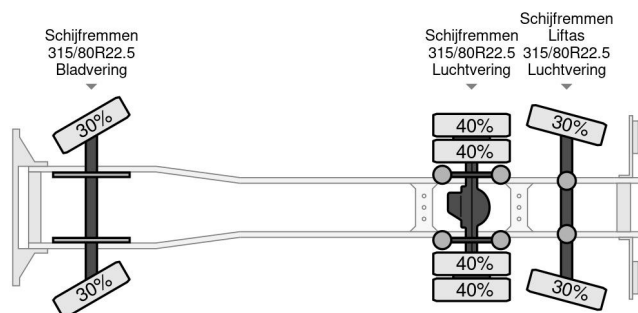

DESCRIPTION

VIDEO AVAILABLE
HIAB 166 ES-5 HI PRO