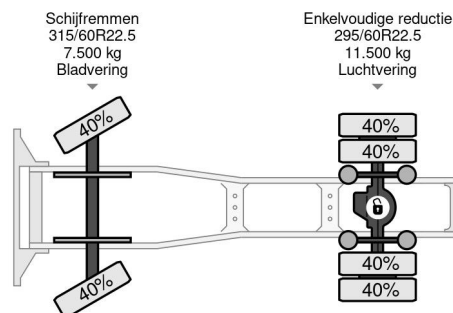

DAF EURO 6 4X2 LOW

COMMON

Price	€ 12.950,- ex VAT
Id	DA148402
Make	DAF
Type	EURO 6 4X2 LOW
Year	2017
Mileage	1.200.678 km
Construction	Volume tractor
Gross weight	19.000 kg
Emissionclass	6

PROPERTIES

First registration date	16-03-2017
Fuel	Diesel
Transmission	Automatic
Vehicle identification number	XLRTEH4100G148402
Axle configuration	4x2
Axle count	2
Weight	8.132 kg
Power kw	324
Power hp	440
Load capacity	10.837 kg

DAF XF 440 EURO 6 4X2 LOW

Referentienummer: DA148402

DESCRIPTION

VIDEO AVAILABLE