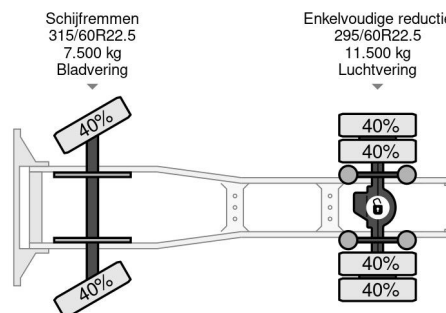

DESCRIPTION

VIDEO AVAILABLE