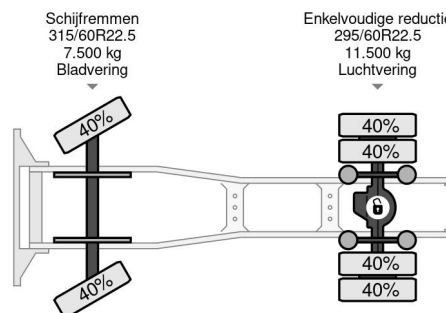

DAF EURO 6 4X2 LOW

COMMON

Price	€ 12.950,- ex VAT
Id	DA148402
Make	DAF
Type	EURO 6 4X2 LOW
Year	2017
Mileage	1.200.678 km
Construction	Volume tractor
Gross weight	19.000 kg
Emissionclass	6

PROPERTIES

First registration date	16-03-2017
Fuel	Diesel
Transmission	Automatic
Vehicle identification number	XLRTEH4100G148402
Axle configuration	4x2
Axle count	2
Weight	8.132 kg
Power kw	324
Power hp	440
Load capacity	10.837 kg

DAF XF 440 EURO 6 4X2 LOW

Referentienummer: DA148402

DESCRIPTION

VIDEO AVAILABLE