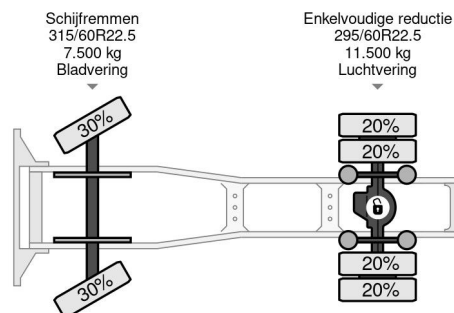

DESCRIPTION

VIDEO AVAILABLE