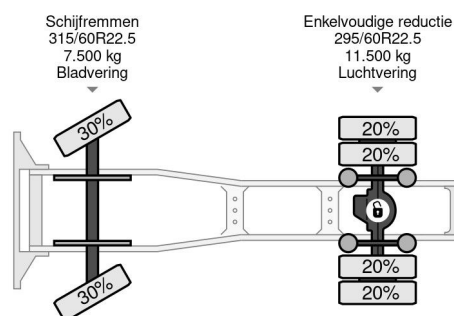

DESCRIPTION

VIDEO AVAILABLE