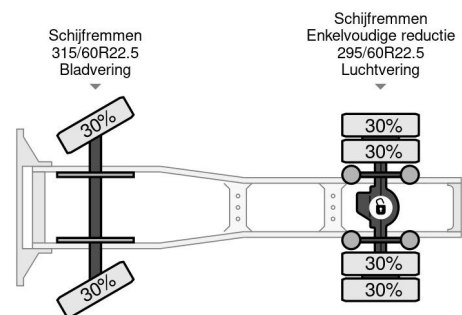

DESCRIPTION

VIDEO AVAILABLE