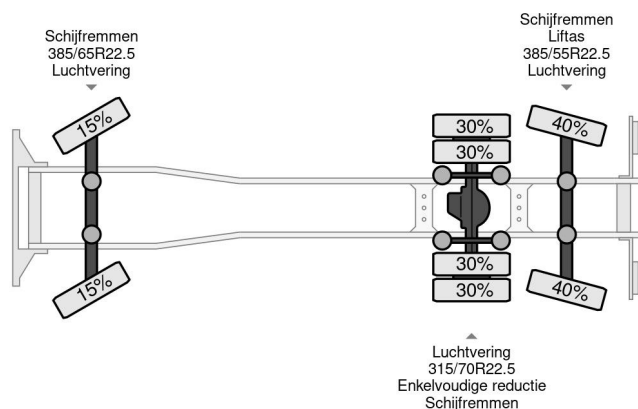

## PROPERTIES

First registration date	28-02-2013
Fuel	Diesel
Transmission	Automatic
Vehicle identification number	YV2RG40C5DA744428
Axle configuration	6x2
Axle count	3
Weight	10.070 kg
Power kw	397
Power hp	540
Load capacity	17.930 kg
Lifting height	1.750 cm
Lifting capacity	7.100 kg