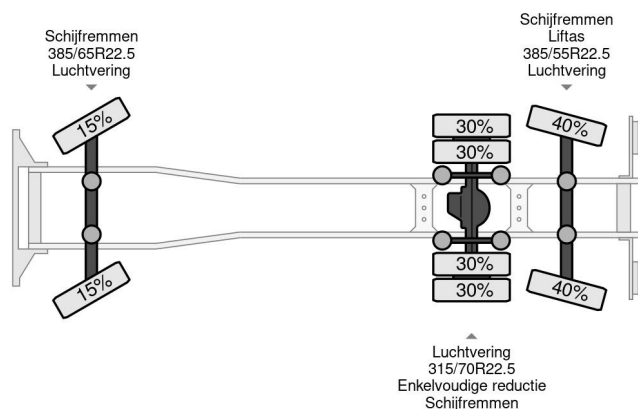

Volvo 6X2 EURO 5 HIAB 211 EP-5 HIPRO + REMOTE CONTROL

COMMON

Price	€ 37.950,- ex VAT
Id	VO744428-K
Make	Volvo
Type	6X2 EURO 5 HIAB 211 EP-5 HIPRO + REMOTE CONTROL
Year	2013
Mileage	773.552 km
Construction	Crane
Gross weight	28.000 kg
Emissionclass	5

Volvo FH 540 6X2 EURO 5 HIAB 211 EP-5 HIPRO + REMOT...

Referentienummer: VO744428-K

PROPERTIES

First registration date	28-02-2013
Fuel	Diesel
Transmission	Automatic
Vehicle identification number	YV2RG40C5DA744428
Axle configuration	6x2
Axle count	3
Weight	10.070 kg
Power kw	397
Power hp	540
Load capacity	17.930 kg
Lifting height	1.750 cm
Lifting capacity	7.100 kg