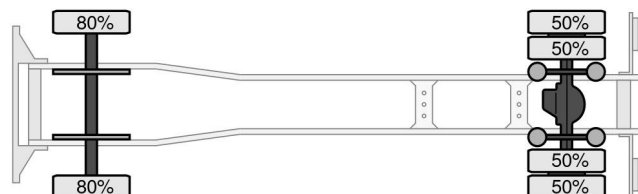

Mercedes-Benz 1924 4X2 EURO 6 BOX + DHOLLANDIA

COMMON

Price	€ 29.950,- ex VAT
Id	MB196975-G
Make	Mercedes-Benz
Type	1924 4X2 EURO 6 BOX + DHOLLANDIA
Year	2017
Mileage	436.722 km
Construction	Box body
Gross weight	19.000 kg
Emissionclass	6

Mercedes-Benz Antos 1924 4X2 EURO 6 BOX + DHOLLANDIA

Referentienummer: MB196975-G

Schijfremmen
315X70X22.5
7.500 kg
Bladvering

Schijfremmen
315X70X22,5
11.500 kg
Luchtvering

PROPERTIES

First registration date	16-10-2017
Mot expiry date	16-10-2024
License plate	35-BKB-3
Fuel	Diesel
Transmission	Automatic
Vehicle identification number	WDB96300310196975
Axle configuration	4x2
Axle count	2
Weight	9.520 kg
Cylinder count	6
Power kw	175
Power hp	238
Wheelbase	550 cm
Construction dimensions (l/b/h)	
Load capacity	9.480 kg
Length	954 cm
Width	255 cm