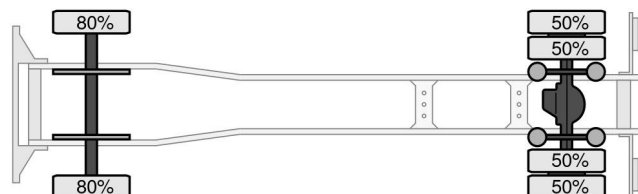

Mercedes-Benz 1924 4X2 EURO 6 BOX + DHOLLANDIA

COMMON

| | |
|---------------|----------------------------------|
| Price | € 29.950,- ex VAT |
| Id | MB196975-G |
| Make | Mercedes-Benz |
| Type | 1924 4X2 EURO 6 BOX + DHOLLANDIA |
| Year | 2017 |
| Mileage | 436.722 km |
| Construction | Box body |
| Gross weight | 19.000 kg |
| Emissionclass | 6 |

Mercedes-Benz Antos 1924 4X2 EURO 6 BOX + DHOLLANDIA

Referentienummer: MB196975-G

Schijfremmen
315X70X22.5
7.500 kg
Bladvering

Schijfremmen
315X70X22,5
11.500 kg
Luchtvering

PROPERTIES

| | |
|---------------------------------|-------------------|
| First registration date | 16-10-2017 |
| Mot expiry date | 16-10-2024 |
| License plate | 35-BKB-3 |
| Fuel | Diesel |
| Transmission | Automatic |
| Vehicle identification number | WDB96300310196975 |
| Axle configuration | 4x2 |
| Axle count | 2 |
| Weight | 9.520 kg |
| Cylinder count | 6 |
| Power kw | 175 |
| Power hp | 238 |
| Wheelbase | 550 cm |
| Construction dimensions (l/b/h) | |
| Load capacity | 9.480 kg |
| Length | 954 cm |
| Width | 255 cm |