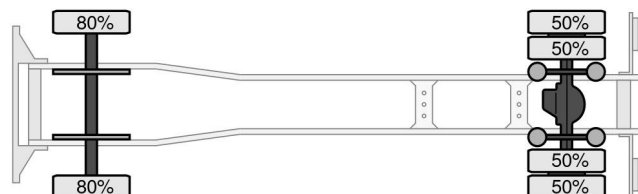

Referentienummer: MB196975-G

Schijfremmen  
315X70X22.5  
7.500 kg  
Bladvering

Schijfremmen  
315X70X22,5  
11.500 kg  
Luchtvering

### PROPERTIES

First registration date	16-10-2017
Mot expiry date	16-10-2024
License plate	35-BKB-3
Fuel	Diesel
Transmission	Automatic
Vehicle identification number	WDB96300310196975
Axle configuration	4x2
Axle count	2
Weight	9.520 kg
Cylinder count	6
Power kw	175
Power hp	238
Wheelbase	550 cm
Construction dimensions (l/b/h)	
Load capacity	9.480 kg
Length	954 cm
Width	255 cm