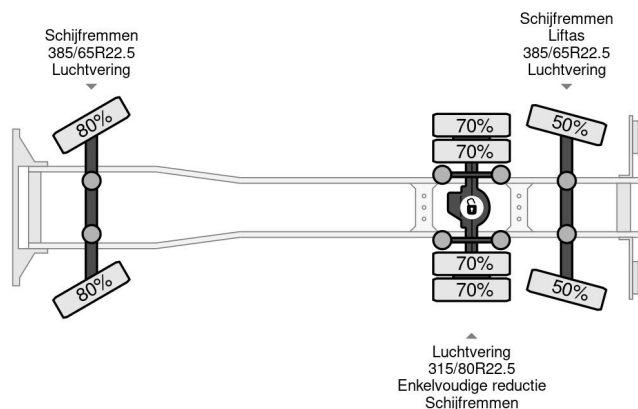

Scania G440 6X2 EURO 6 - CHASSIS + STEERING AXLE

Referentienummer: SC085870

DESCRIPTION

VIDEO AVAILABLE