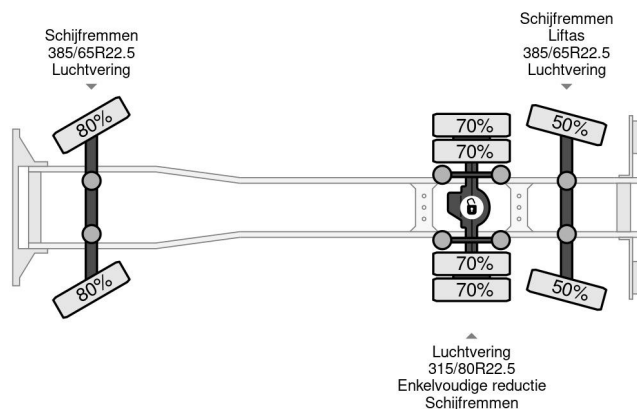

Scania 6X2 EURO 6 - CHASSIS + STEERING AXLE

COMMON

Price	€ 15.950,- ex VAT
Id	SC085870
Make	Scania
Type	6X2 EURO 6 - CHASSIS + STEERING AXLE
Year	2013
Mileage	766.062 km
Construction	Chassis cab
Gross weight	27.000 kg
Emissionclass	6

Scania G440 6X2 EURO 6 - CHASSIS + STEERING AXLE

Referentienummer: SC085870

PROPERTIES

First registration date	06-06-2013
Fuel	Diesel
Transmission	Automatic
Vehicle identification number	YS2G6X20002085870
Axle configuration	6x2
Axle count	3
Power kw	324
Power hp	440