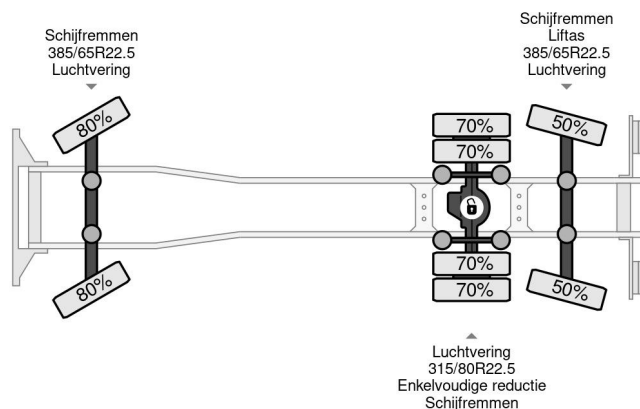

Scania 6X2 EURO 6 - CHASSIS + STEERING AXLE

COMMON

Price	€ 15.950,- ex VAT
Id	SC085870
Make	Scania
Type	6X2 EURO 6 - CHASSIS + STEERING AXLE
Year	2013
Mileage	766.062 km
Construction	Chassis cab
Gross weight	27.000 kg
Emissionclass	6

Scania G440 6X2 EURO 6 - CHASSIS + STEERING AXLE

Referentienummer: SC085870

PROPERTIES

First registration date	06-06-2013
Fuel	Diesel
Transmission	Automatic
Vehicle identification number	YS2G6X20002085870
Axle configuration	6x2
Axle count	3
Power kw	324
Power hp	440