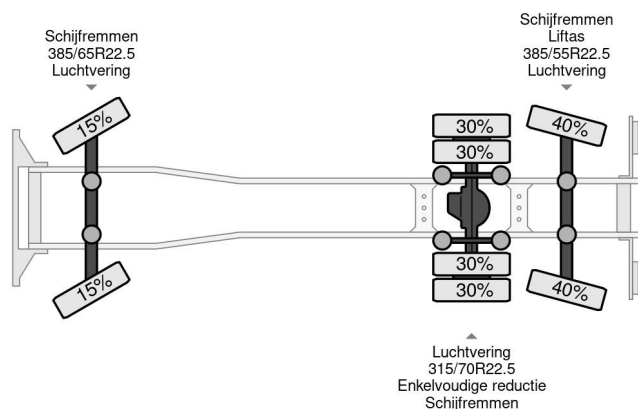

Volvo FH 540 6X2 EURO 5 HIAB 211 EP-5 HIPRO + REMOT...

Referentienummer: VO744428

PROPERTIES

First registration date	28-02-2013
Fuel	Diesel
Transmission	Automatic
Vehicle identification number	YV2RG40C5DA744428
Axle configuration	6x2
Axle count	3
Weight	10.070 kg
Power kw	397
Power hp	540
Construction dimensions (l/b/h)	
Load capacity	17.930 kg
Lifting height	1.750 cm
Lifting capacity	7.100 kg