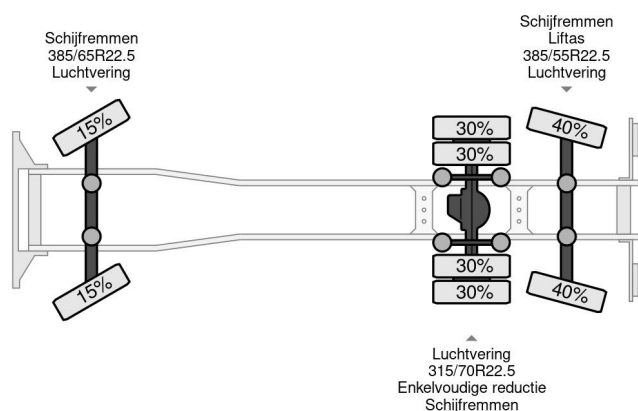

DESCRIPTION

VIDEO AVAILABLE
HIAB 211 EP-5 HIPRO + REMOTE CONTROL
I-SHIFT
I PARK COOL