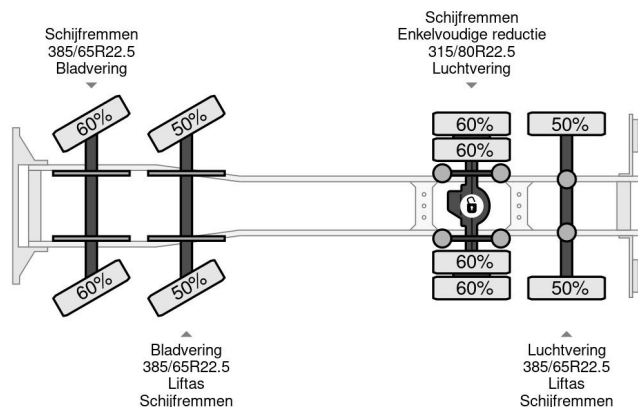

MAN 8X2-4 + HIAB 220C-5 REMOTE + CABLE LIFT AUTOMATIC

COMMON

Price	€ 28.950,- ex VAT
Id	MA055351-K
Make	MAN
Type	8X2-4 + HIAB 220C-5 REMOTE + CABLE LIFT AUTOMATIC
Year	2009
Mileage	496.021 km
Construction	Crane
Gross weight	35.000 kg
Emissionclass	4

MAN TGS 35.440 8X2-4 + HIAB 220C-5 REMOTE + CABLE L...

Referentienummer: MA055351-K

PROPERTIES

First registration date	14-08-2009
Fuel	Diesel
Transmission	Automatic
Vehicle identification number	WMA90SZZ19L055351
Axle configuration	8x2
Axle count	4
Weight	12.125 kg
Power kw	324
Power hp	441
Load capacity	22.875 kg