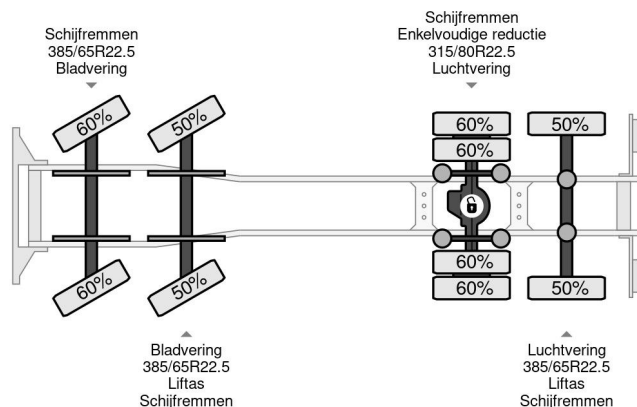

MAN 8X2-4 + HIAB 220C-5 REMOTE + CABLE LIFT AUTOMATIC EURO 4

COMMON

Price	€ 33.950,- ex VAT
Id	MA055351-K
Make	MAN
Type	8X2-4 + HIAB 220C-5 REMOTE + CABLE LIFT AUTOMATIC EURO 4
Year	2009
Mileage	496.021 km
Construction	Crane
Gross weight	35.000 kg
Emissionclass	4

MAN TGS 35.440 8X2-4 + HIAB 220C-5 REMOTE + CABLE L...
Referentienummer: MA055351-K

PROPERTIES

First registration date	14-08-2009
Fuel	Diesel
Transmission	Automatic
Vehicle identification number	WMA90SZZ19L055351
Axle configuration	8x2
Axle count	4
Weight	12.125 kg
Power kw	324
Power hp	441
Load capacity	22.875 kg