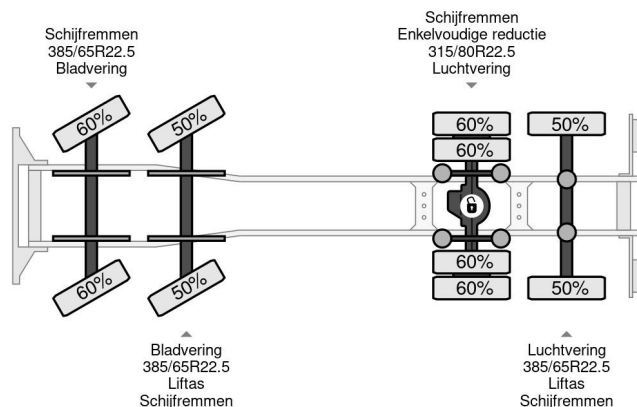

MAN 8X2-4 + HIAB 220C-5 REMOTE + CABLE LIFT AUTOMATIC EURO 4

COMMON

Price	€ 31.950,- ex VAT
Id	MA055351-K
Make	MAN
Type	8X2-4 + HIAB 220C-5 REMOTE + CABLE LIFT AUTOMATIC EURO 4
Year	2009
Mileage	496.021 km
Construction	Crane
Gross weight	35.000 kg
Emissionclass	4

MAN TGS 35.440 8X2-4 + HIAB 220C-5 REMOTE + CABLE L...

Referentienummer: MA055351-K

PROPERTIES

First registration date	14-08-2009
Fuel	Diesel
Transmission	Automatic
Vehicle identification number	WMA90SZZ19L055351
Axle configuration	8x2
Axle count	4
Weight	12.125 kg
Power kw	324
Power hp	441
Load capacity	22.875 kg