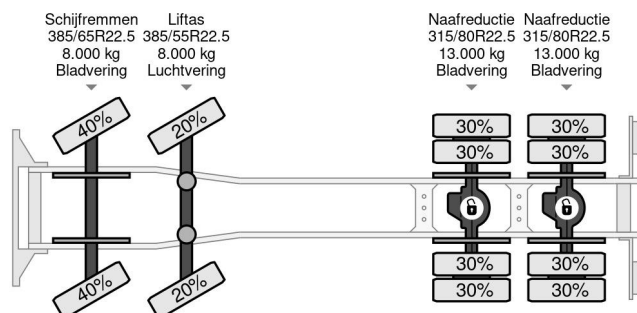

DAF 8X4 EURO 6 - FULL STEEL SUSP. - MANUAL GEAR - BIG AXLES + PTO

COMMON

Price	€ 37.950,- ex VAT
Id	DA202909
Make	DAF
Type	8X4 EURO 6 - FULL STEEL SUSP. - MANUAL GEAR - BIG AXLES + PTO
Year	2018
Mileage	500.229 km
Construction	Chassis cab
Gross weight	50.000 kg
Emissionclass	6

DAF XF 530 8X4 EURO 6 - FULL STEEL SUSP. - MANUAL ...

Referentienummer: DA202909

PROPERTIES

First registration date	04-06-2018
Fuel	Diesel
Transmission	Manual
Vehicle identification number	XLRTMH4300G202909
Axle configuration	8x4
Axle count	4
Weight	15.860 kg
Cylinder count	6
Power kw	390
Power hp	530
Load capacity	34.140 kg